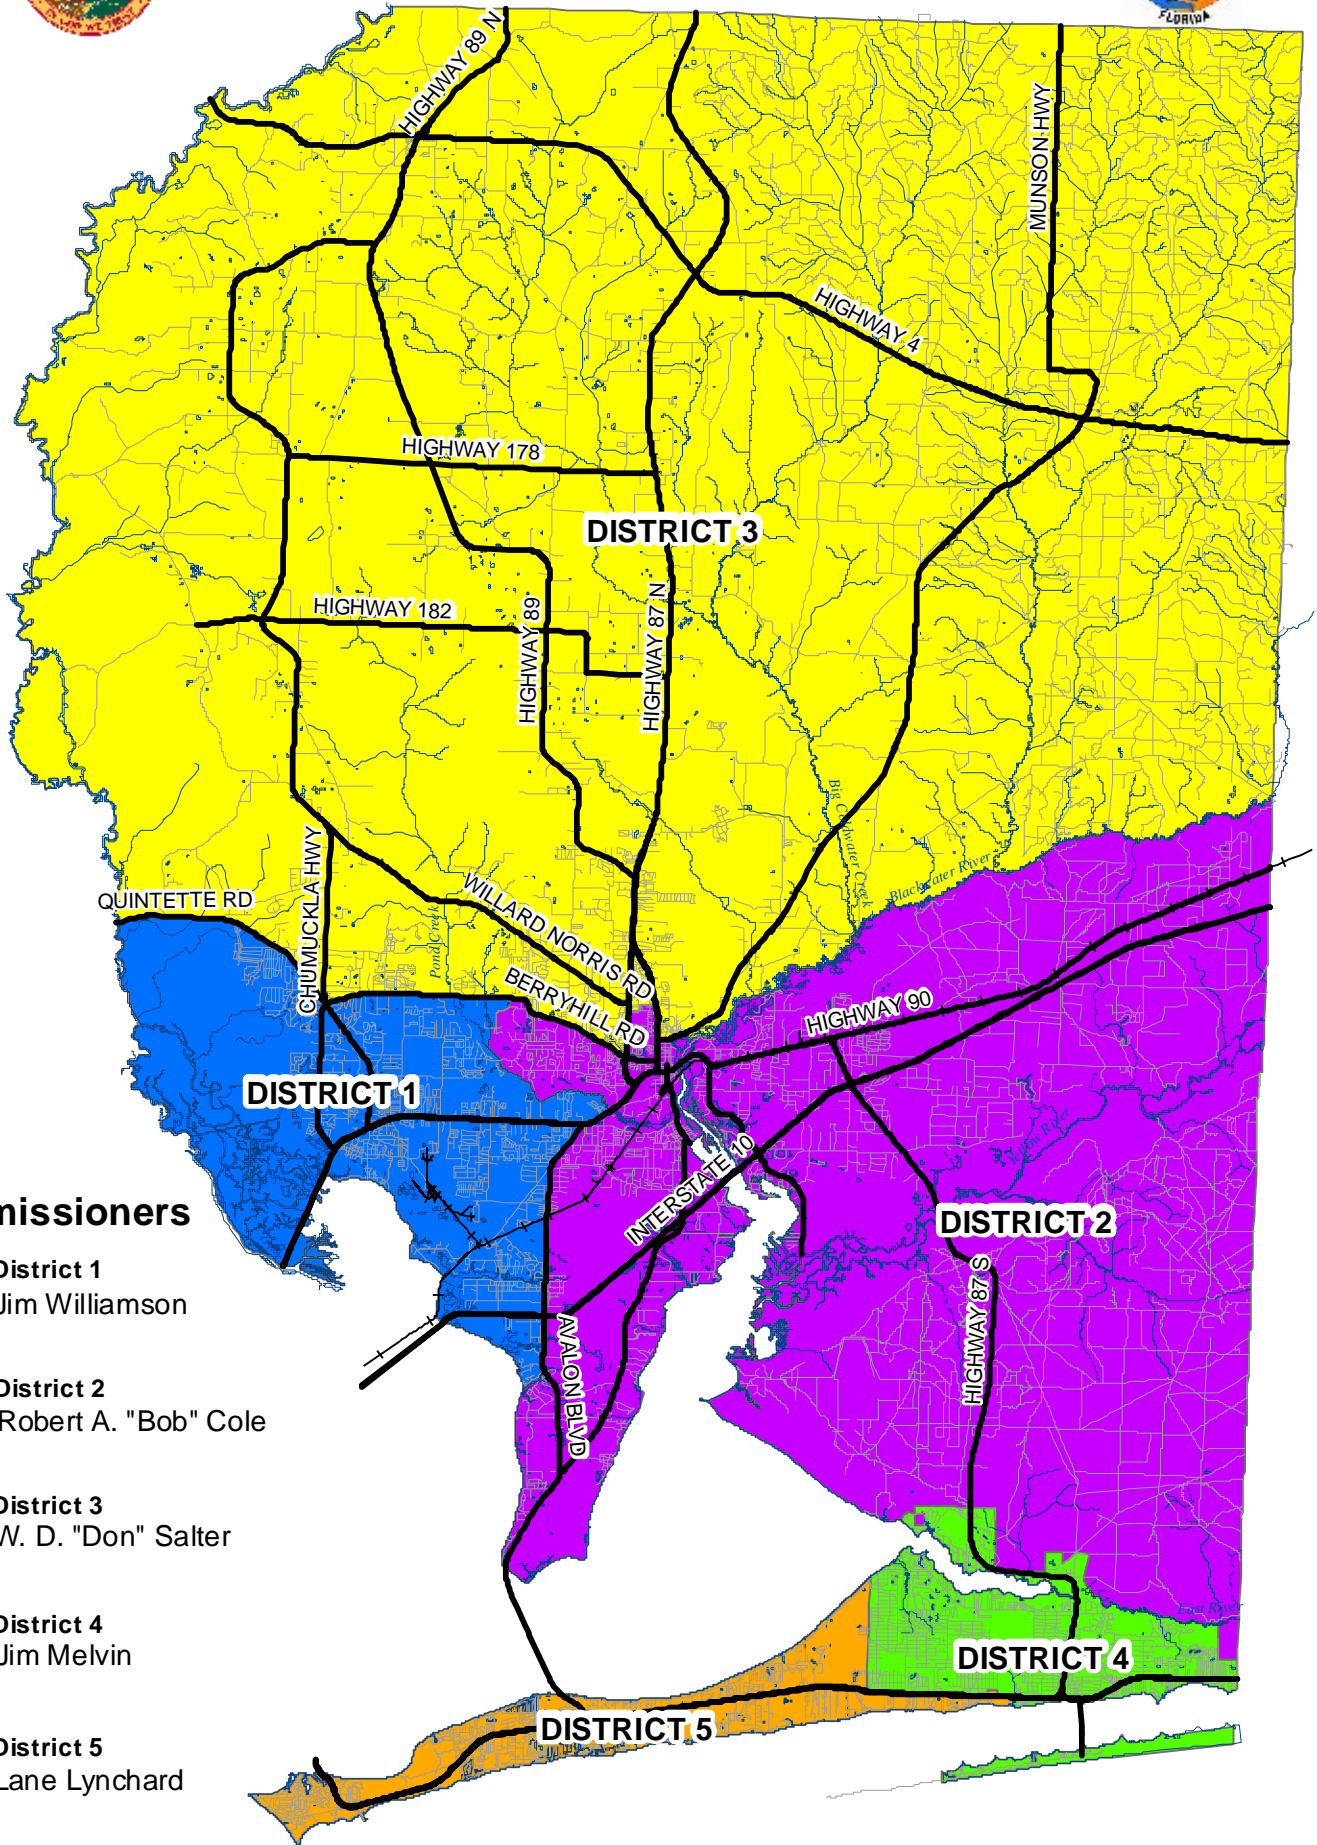

Santa Rosa County Board of County Commissioners Commissioner's Voting District Map

Commissioners

- District 1
Jim Williamson
- District 2
Robert A. "Bob" Cole
- District 3
W. D. "Don" Salter
- District 4
Jim Melvin
- District 5
Lane Lynchard