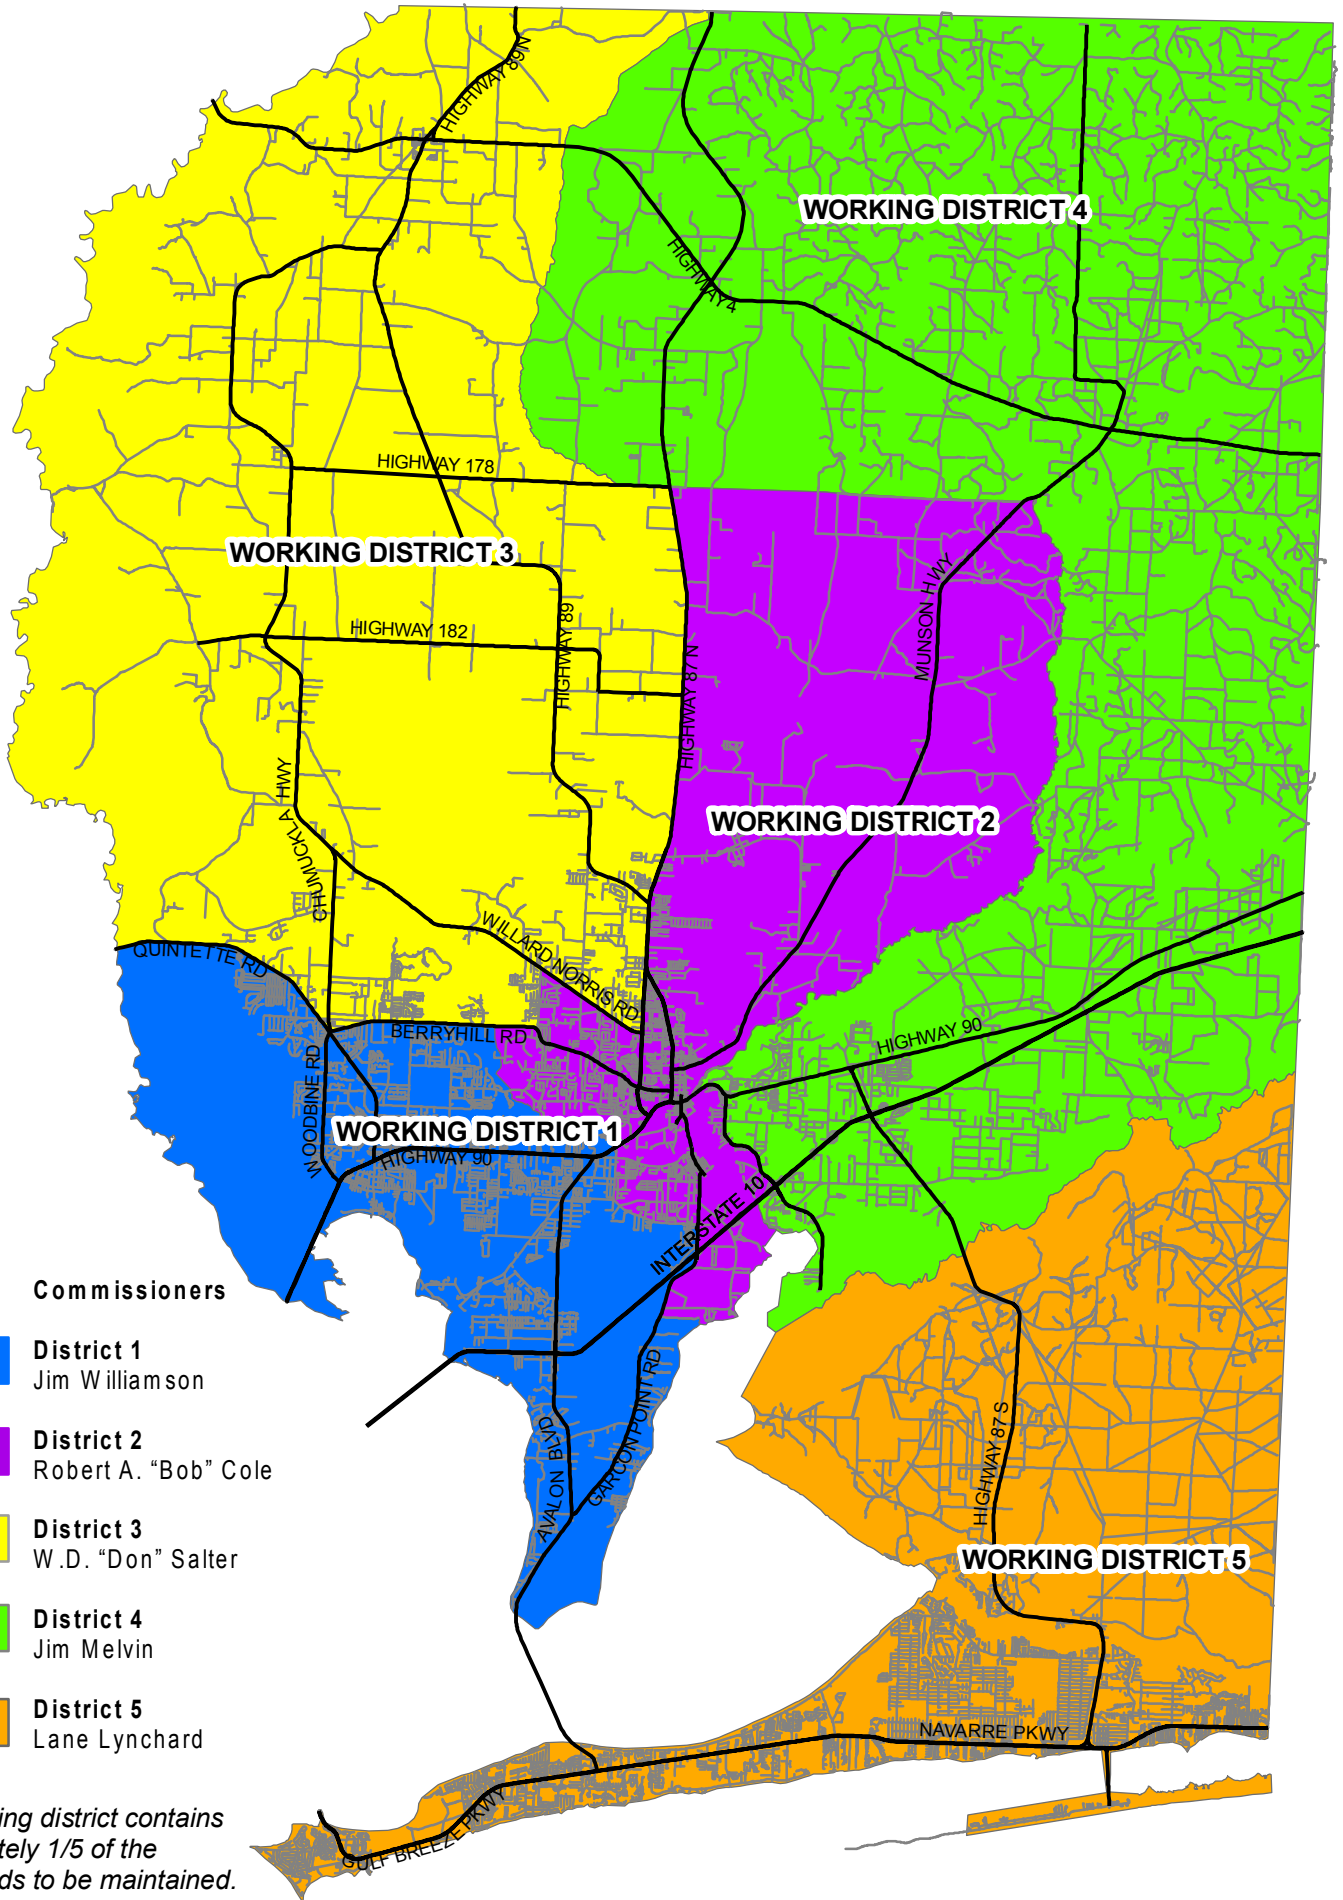

Santa Rosa County Board of County Commissioners Commissioner's Working District Map

Commissioners

- District 1**
Jim Williamson
- District 2**
Robert A. "Bob" Cole
- District 3**
W.D. "Don" Salter
- District 4**
Jim Melvin
- District 5**
Lane Lynchard

Each working district contains approximately 1/5 of the county roads to be maintained.