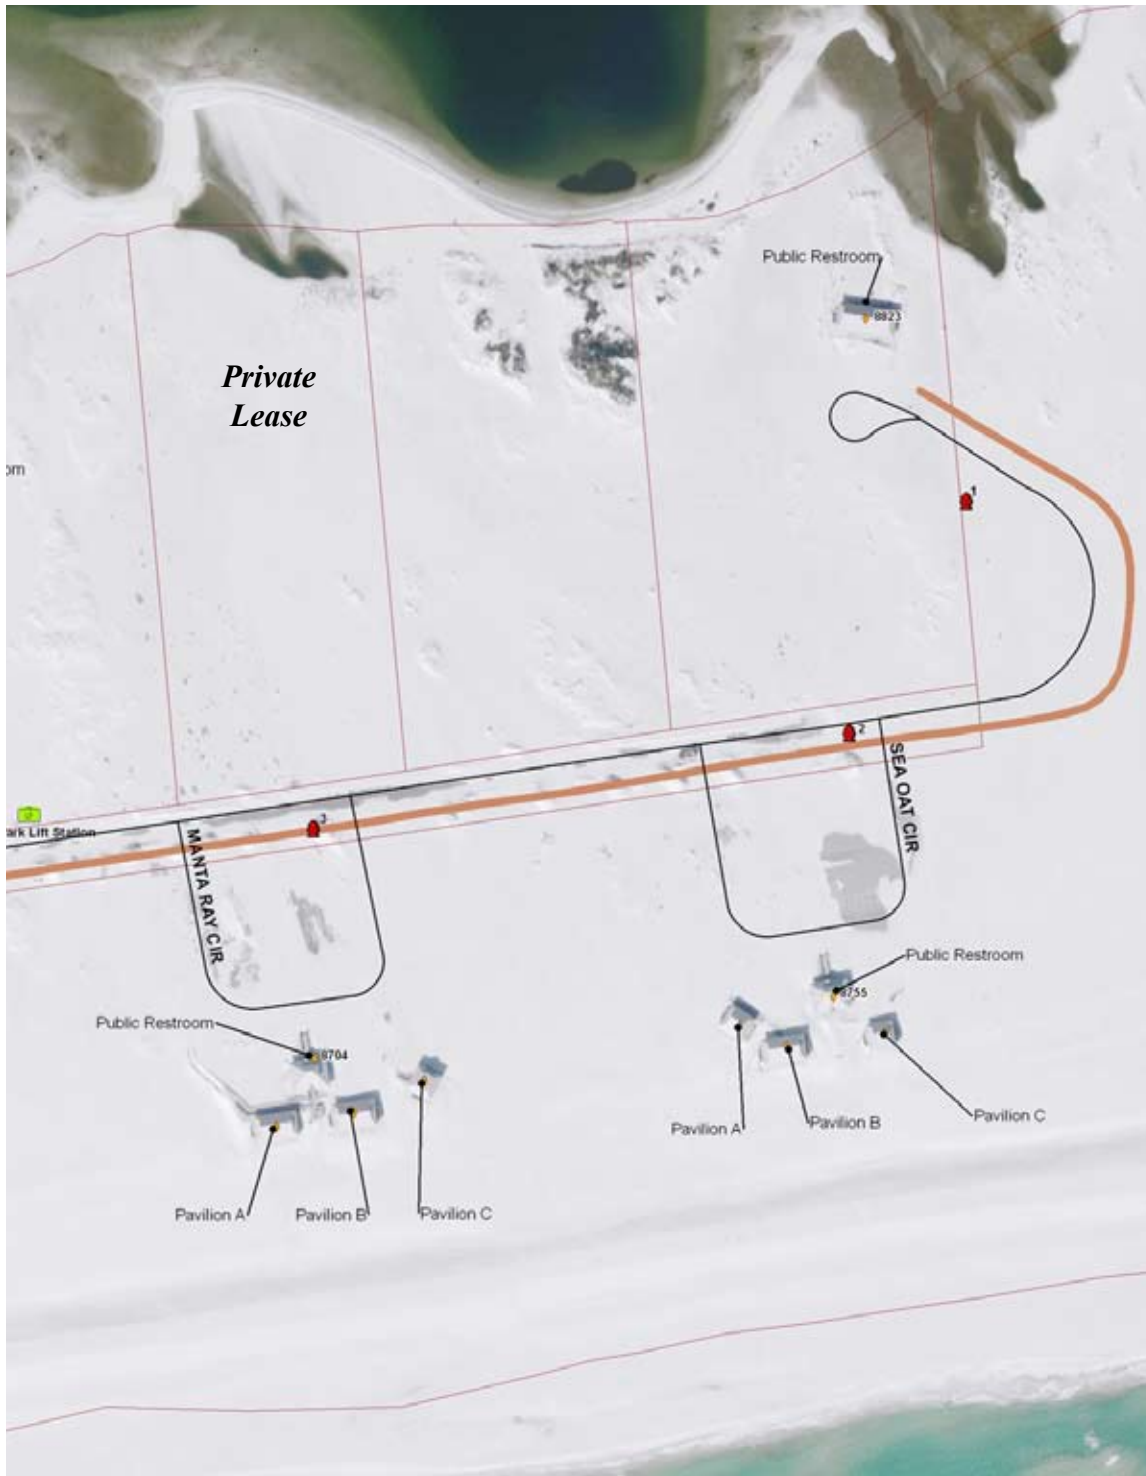

Navarre Beach Park

Private Lease

Dune Walk-Over 1

Dune Walk-Over 2 

Dune Walk-Over 3

Disclaimer: The GIS maps and data distributed by the Santa Rosa County BOCC departments are derived from a variety of public and private sector sources considered to be dependable, but the accuracy, completeness, and currency thereof are not guaranteed. The Santa Rosa County Commission makes no warranties, expressed or implied, as to the accuracy, completeness, currency, reliability, or suitability for any particular purpose of information or data contained in or generated from the County Geographic Database. Additionally, the Santa Rosa Commission or any agent, servant, or employee thereof assume no liability associated with the use of this data, and assume no responsibility to maintain it in any matter or form.

West Side of Navarre Park

Disclaimer: The GIS maps and data distributed by the Santa Rosa County BOCC departments are derived from a variety of public and private sector sources considered to be dependable, but the accuracy, completeness, and currency thereof are not guaranteed. The Santa Rosa County Commission makes no warranties, expressed or implied, as to the accuracy, completeness, currency, reliability, or suitability for any particular purpose of information or data contained in or generated from the County Geographic Database. Additionally, the Santa Rosa Commission or any agent, servant, or employee thereof assume no liability associated with the use of this data, and assume no responsibility to maintain it in any matter or form.