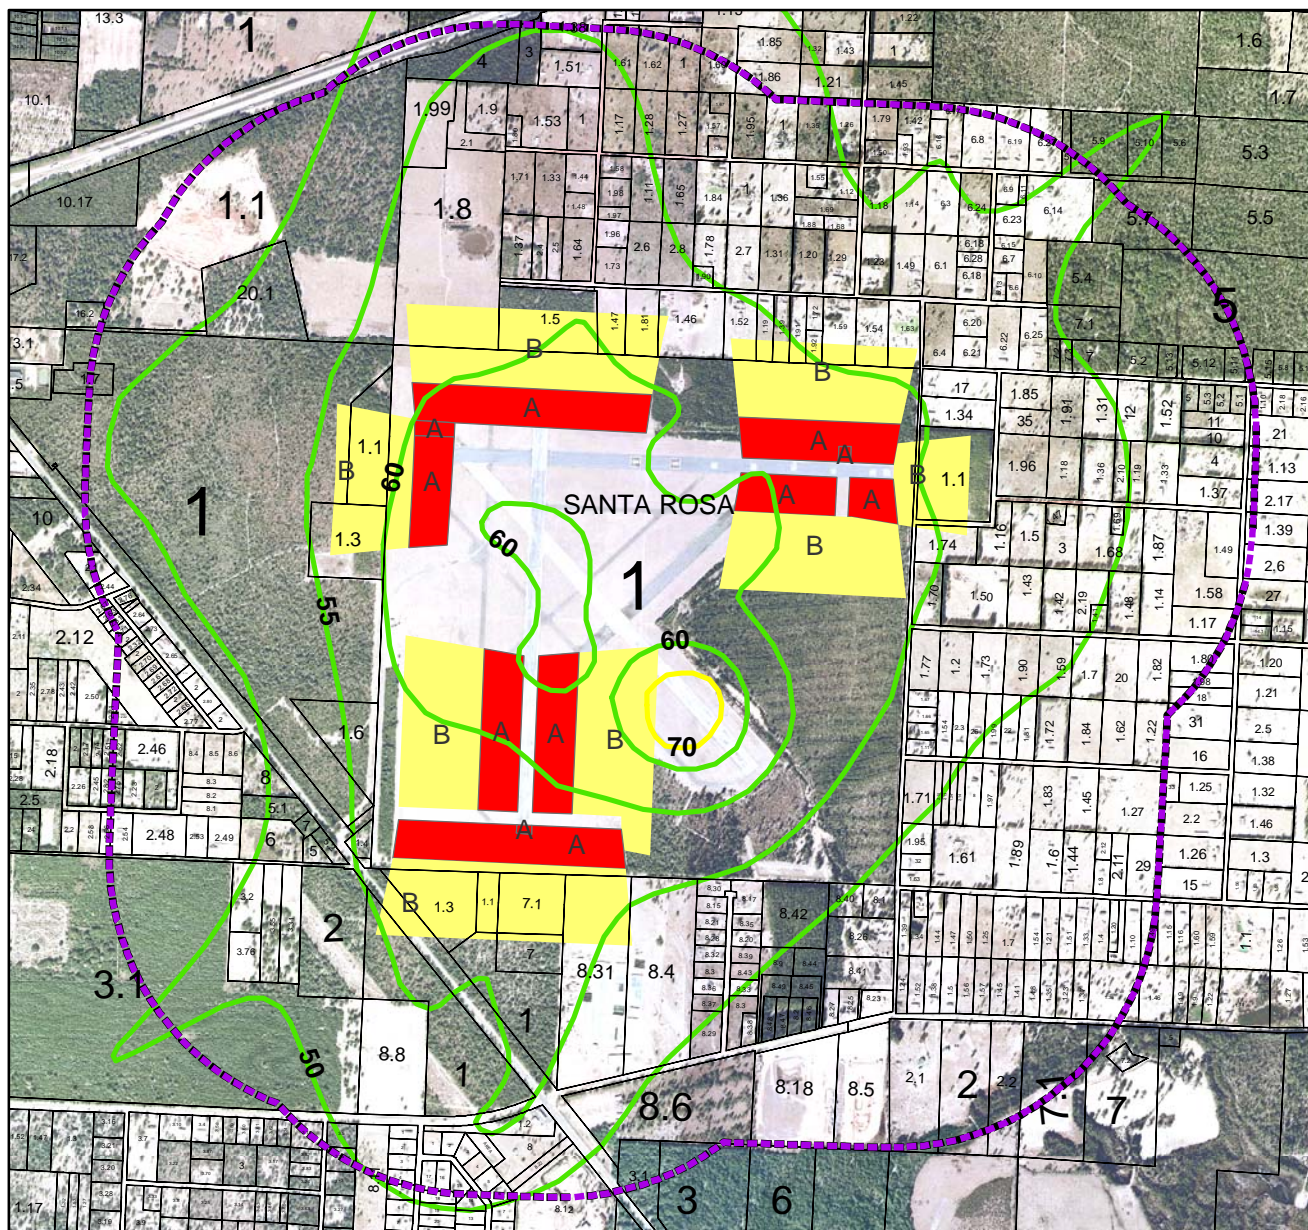

NOLF Santa Rosa (1/2 Mile Notification Radius)

Legend

Notification Area

Noise Contours

Less than 65db

65 - 75db

Greater than 75db

Parcel Lines

Accident Potential Zones

A - Clear Zone - High Accident Potential

B - APZ 1 - Significant Accident Potential

C - APZ 2 - Measurable Accident Potential

2.1 Lot Numbers

Miles