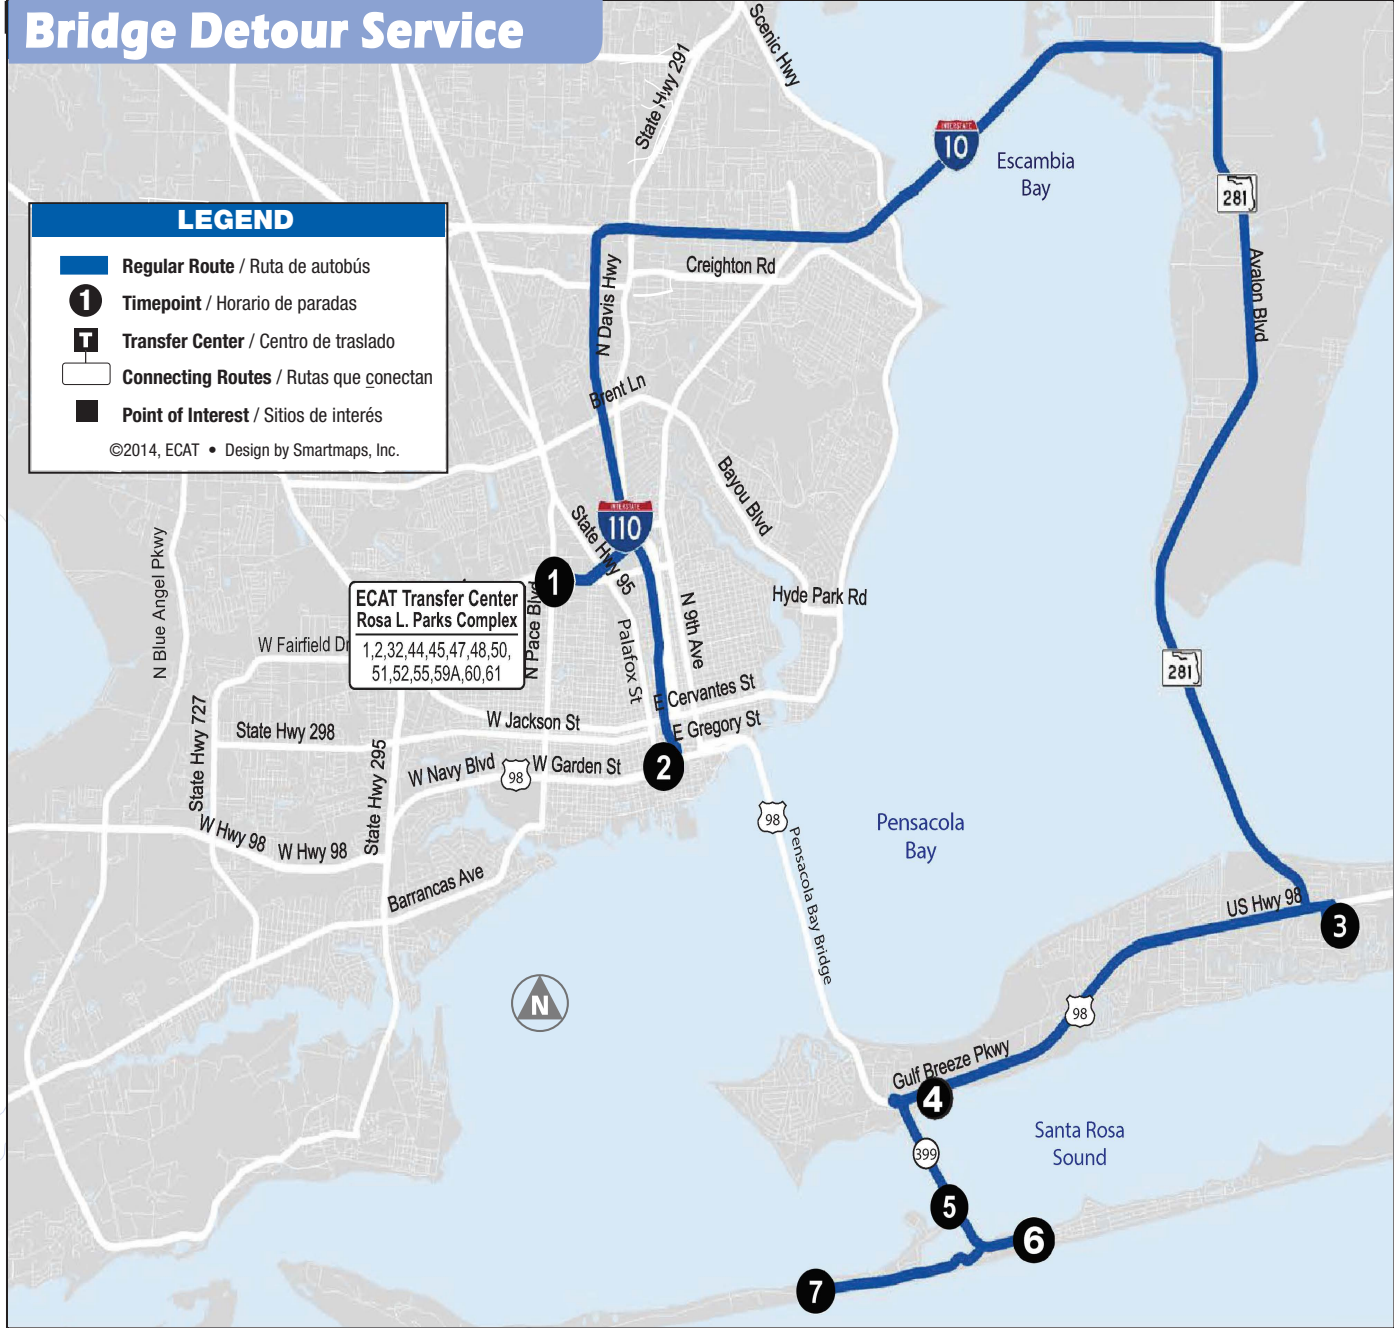

Route 61 A and 61B

Route 61A is a round trip providing service to and from Pensacola Beach.

Bridge Detour Service

ESCAMBIA COUNTY AREA TRANSIT
 Customer Service: 850-595-3228 • Online: www.goecat.com

Route 61A Schedule

Horario de Ruta 61A

TO GULF ISLANDS		MONDAY-FRIDAY / LUNES-VIERNES						
		ECAT Transfer Center 1	Park-N-Trolley Lot 2	Tiger Point Comm. Center 3	Gulf Breeze Hospital 4	Palm Beach Club 7	Avenida 11 at Via DeLuna 6	Quietwater Boardwalk Parking 5
AM		5:50 7:50	6:00 8:00	7:10 9:10	7:20 9:20	7:35 9:35	7:45 9:45	7:50 9:50
PM		11:20 5:50	11:30 6:00	12:40 7:10	12:50 7:20	1:05 7:35	1:15 7:45	1:20 7:50

FROM GULF ISLANDS		MONDAY-FRIDAY / LUNES-VIERNES			
		Quietwater Boardwalk Parking 5	Tiger Point Comm. Center 3	Park-N-Trolley Lot 2	ECAT Transfer Center 1
AM		8:00 10:50	8:40 10:40	9:30 11:30	9:35 11:35
PM		1:30 8:00	2:10 8:40	3:00 9:30	3:05

Route 61B is one -way providing service only to Pensacola.

Route 61B Schedule

Horario de Ruta 61B

FROM GULF ISLANDS		MONDAY-FRIDAY / LUNES-VIERNES						
		Quietwater Boardwalk Parking 5	Palm Beach Club 7	Avenida 11 at Via DeLuna 6	Quietwater Boardwalk Sign 5	Tiger Point Comm. Center 3	Park-N-Trolley Lot 2	ECAT Transfer Center 1
AM		6:35 8:35	6:41 8:41	6:51 8:51	6:55 8:55	7:35 9:35	8:25 10:25	8:30 10:30
PM		12:05 4:35 6:35	12:11 4:41 6:41	12:21 4:51 6:51	12:25 4:55 6:55	1:05 5:35 7:35	1:55 6:25 8:25	2:00 6:30 8:30