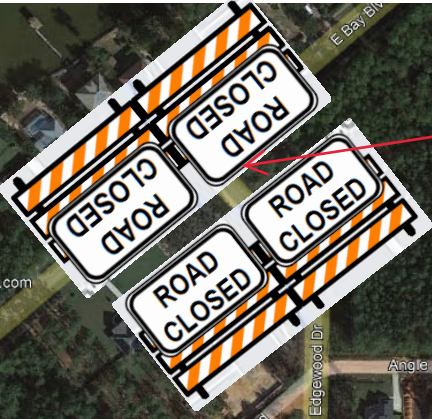

Chavers Closure; will close Edgewood immediately south of East Bay intersection

Roads Inc Closure; will close Edgewood immediately south of Admiral intersection

PoolAndSpa.com

Holley By The Sea Boat Ramp

E Bay Blvd

Koepsel Dr

Arden Rd

Desoto Rd

Arden Rd

Edgewood Dr

Angle Rd

Angle Rd

Angle Rd

Desoto Rd

Bluefish Rd

Bluefish Rd

Bluefish Rd

Desoto Rd

Desoto Rd

Ekkhart Dr