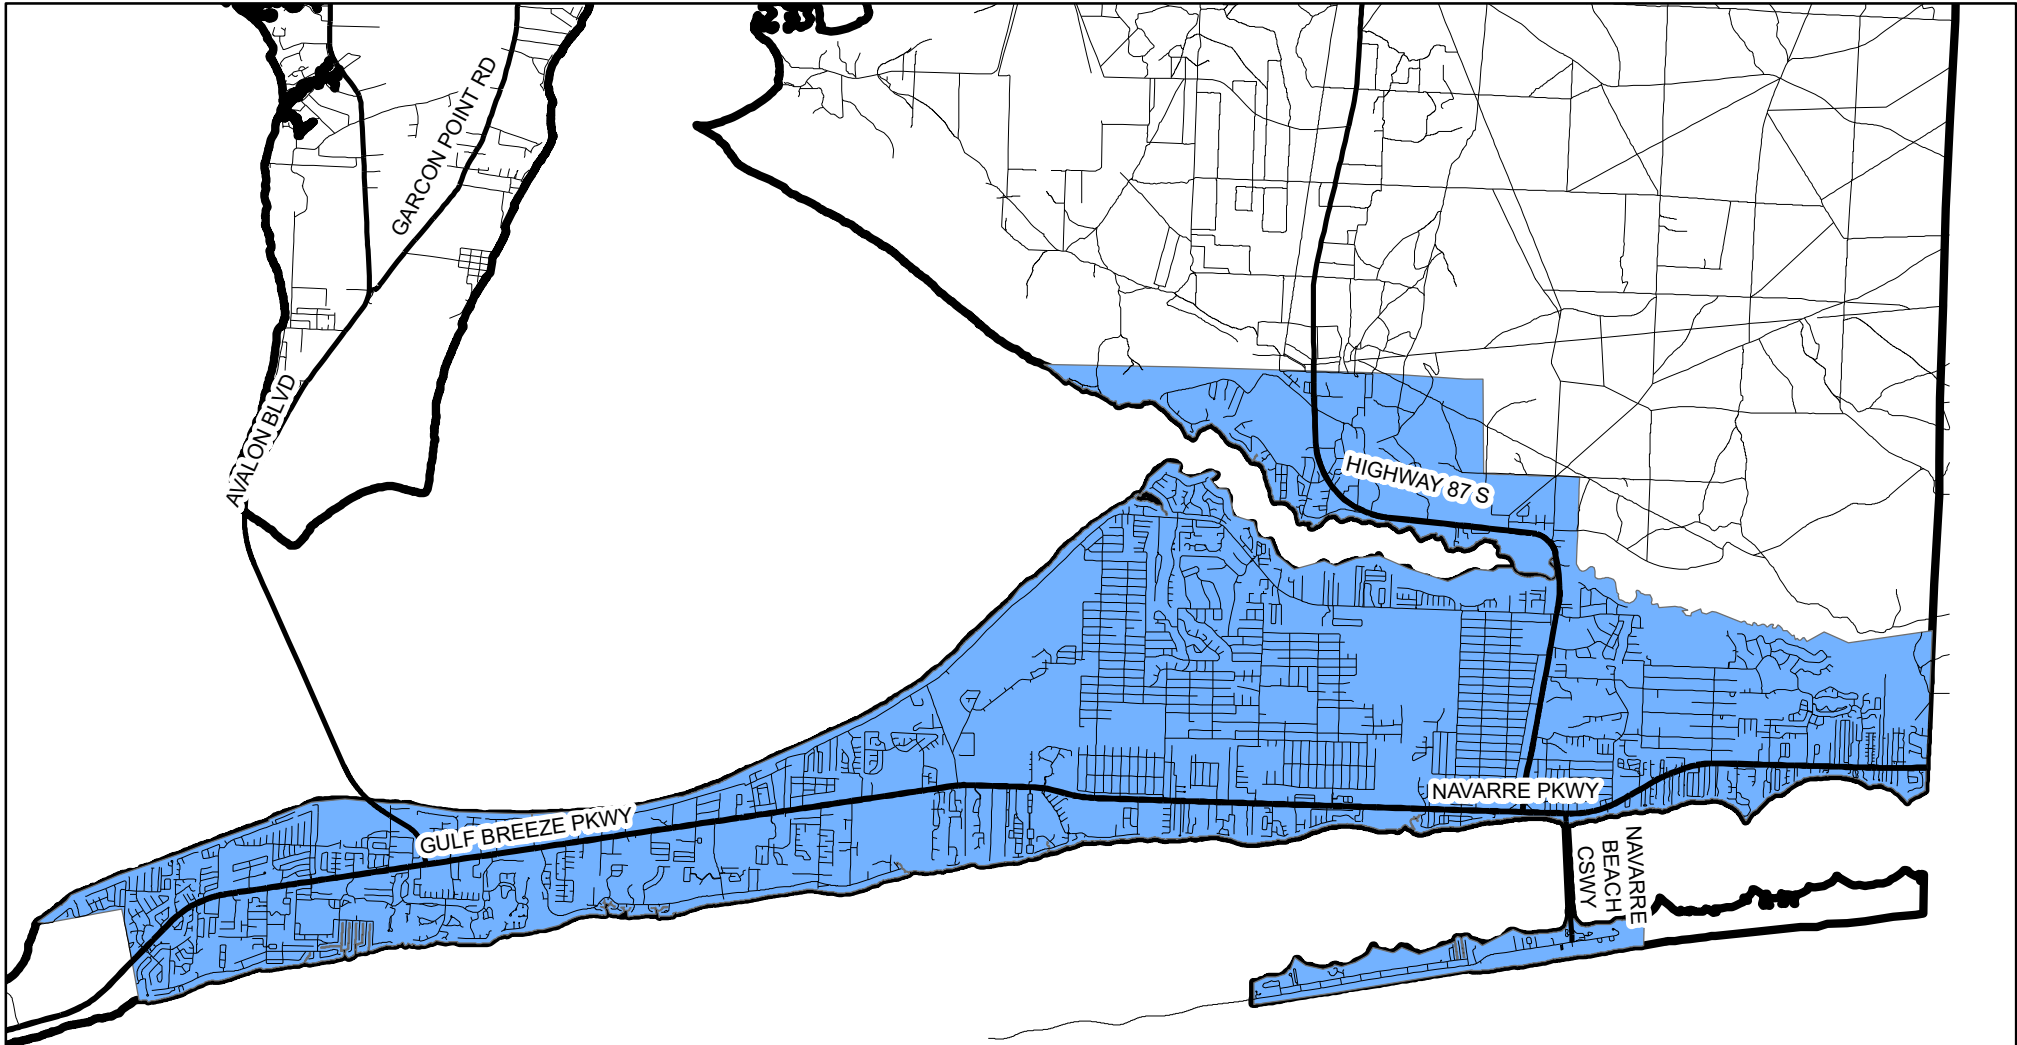

Santa Rosa County Garbage Franchise Area - Waste Pro

Legend

- Garbage Franchise Area - Waste Pro
- Santa Rosa County Boundary