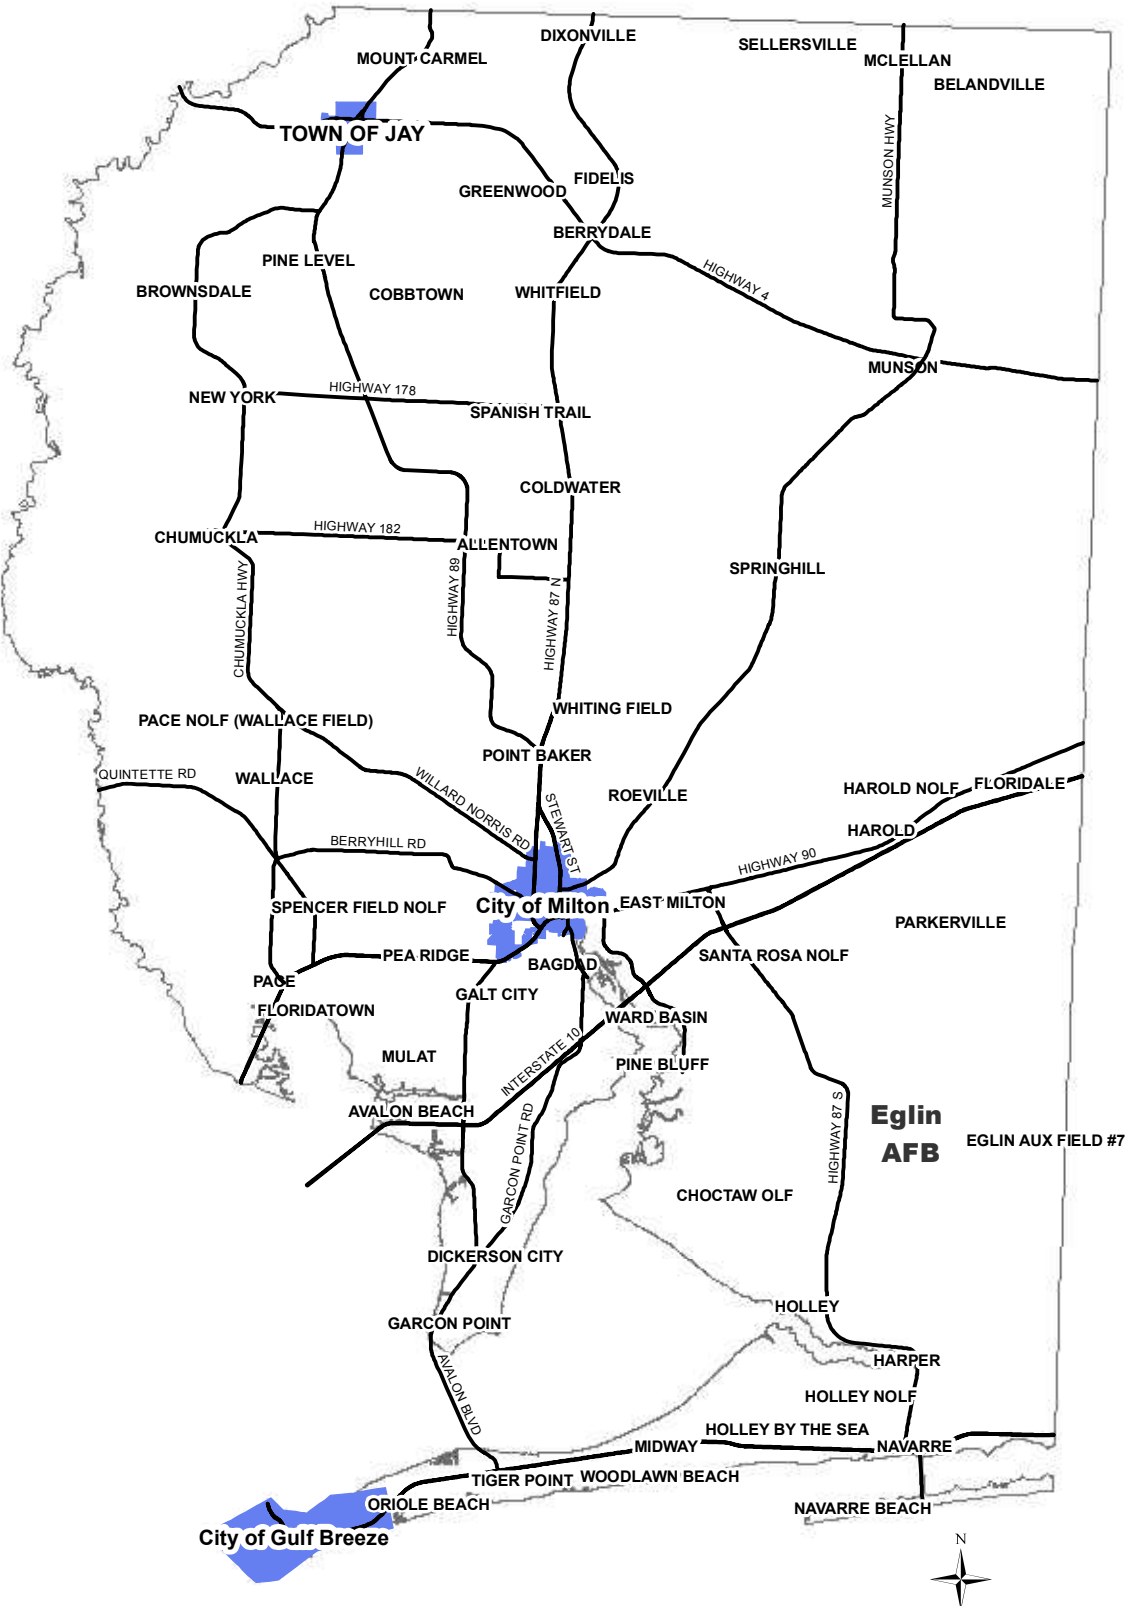

Santa Rosa County Communities

Legend

Municipalities