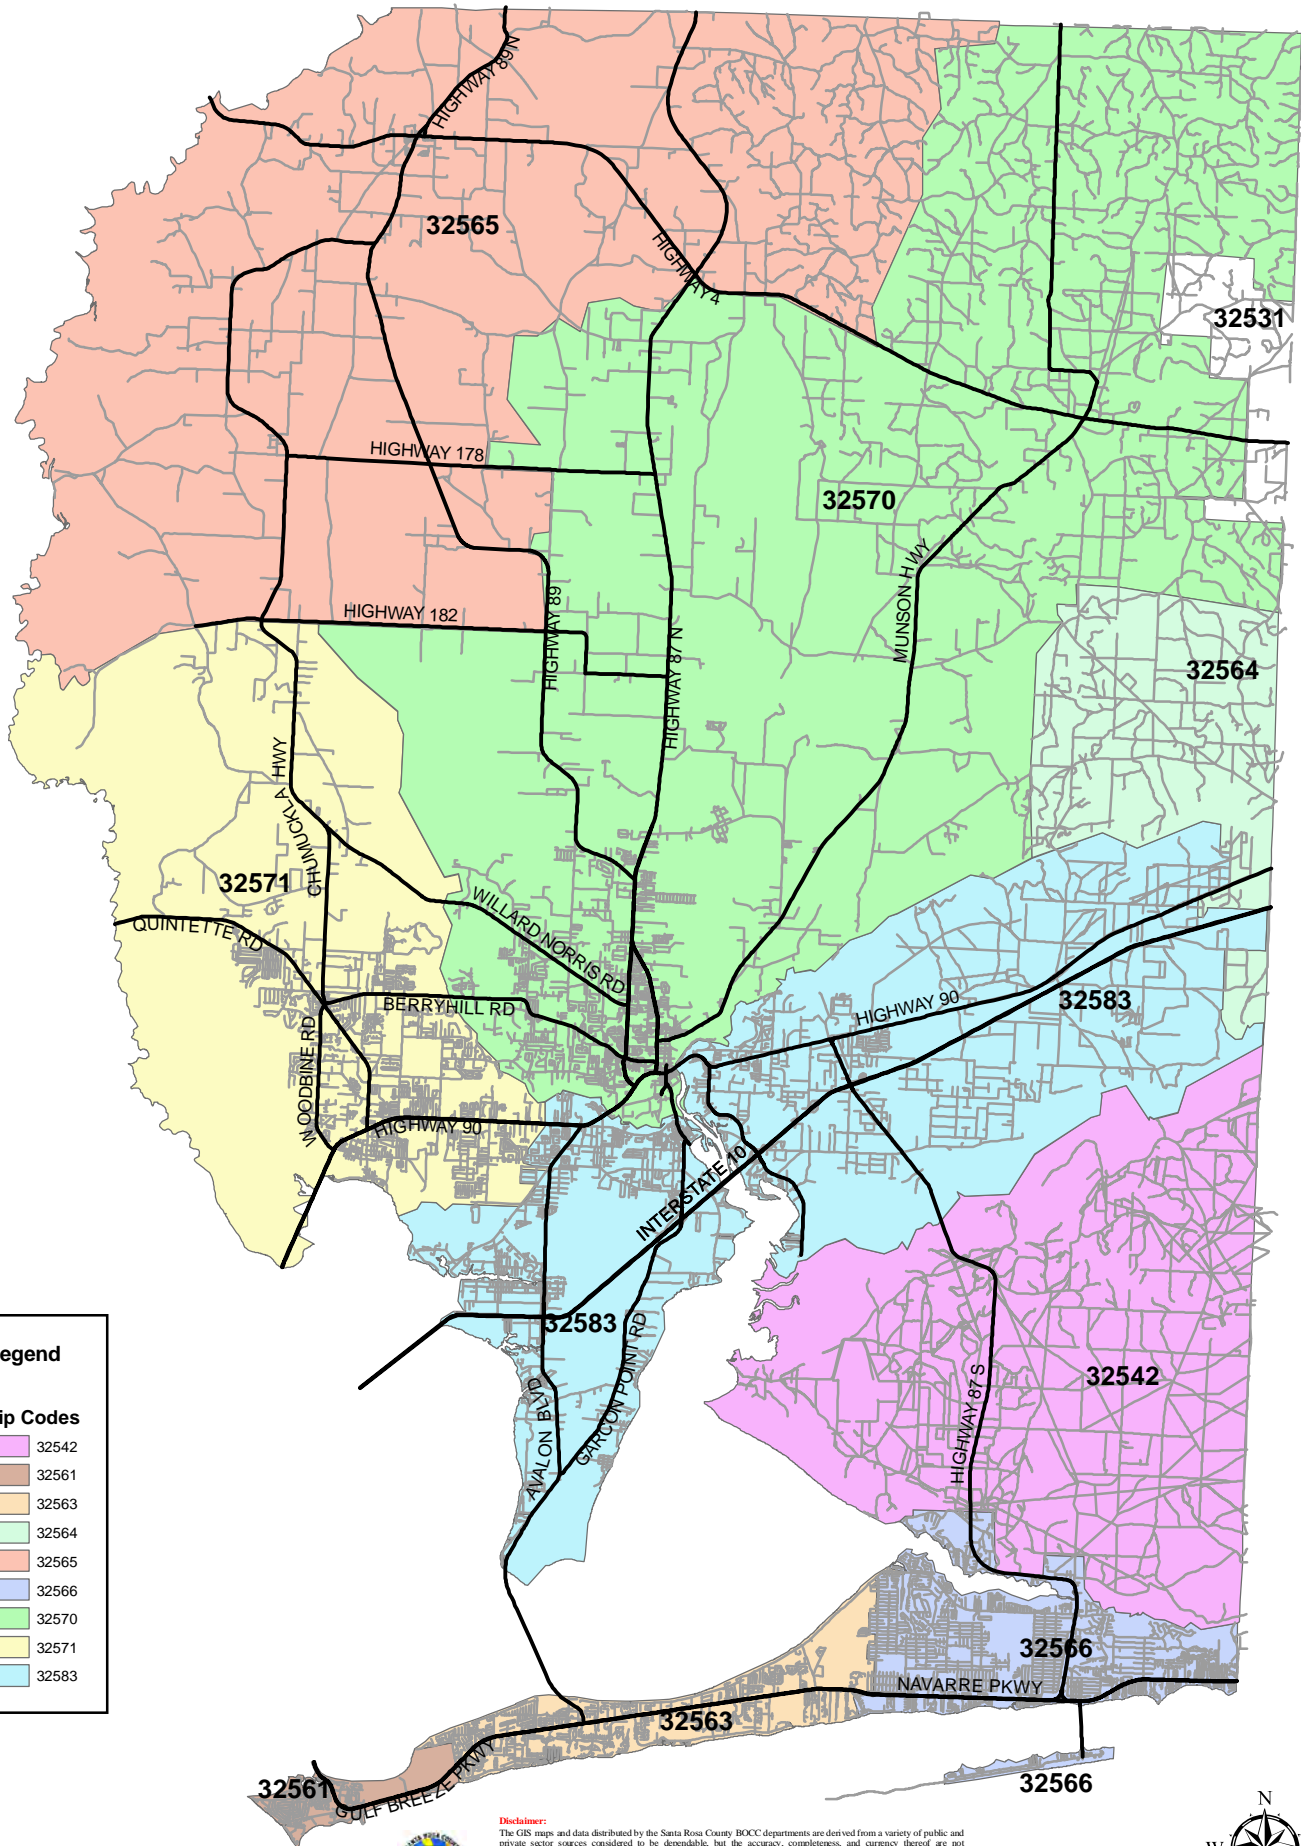

Santa Rosa County Zip Code Areas

Legend

Zip Codes

- 32542
- 32561
- 32563
- 32564
- 32565
- 32566
- 32570
- 32571
- 32583