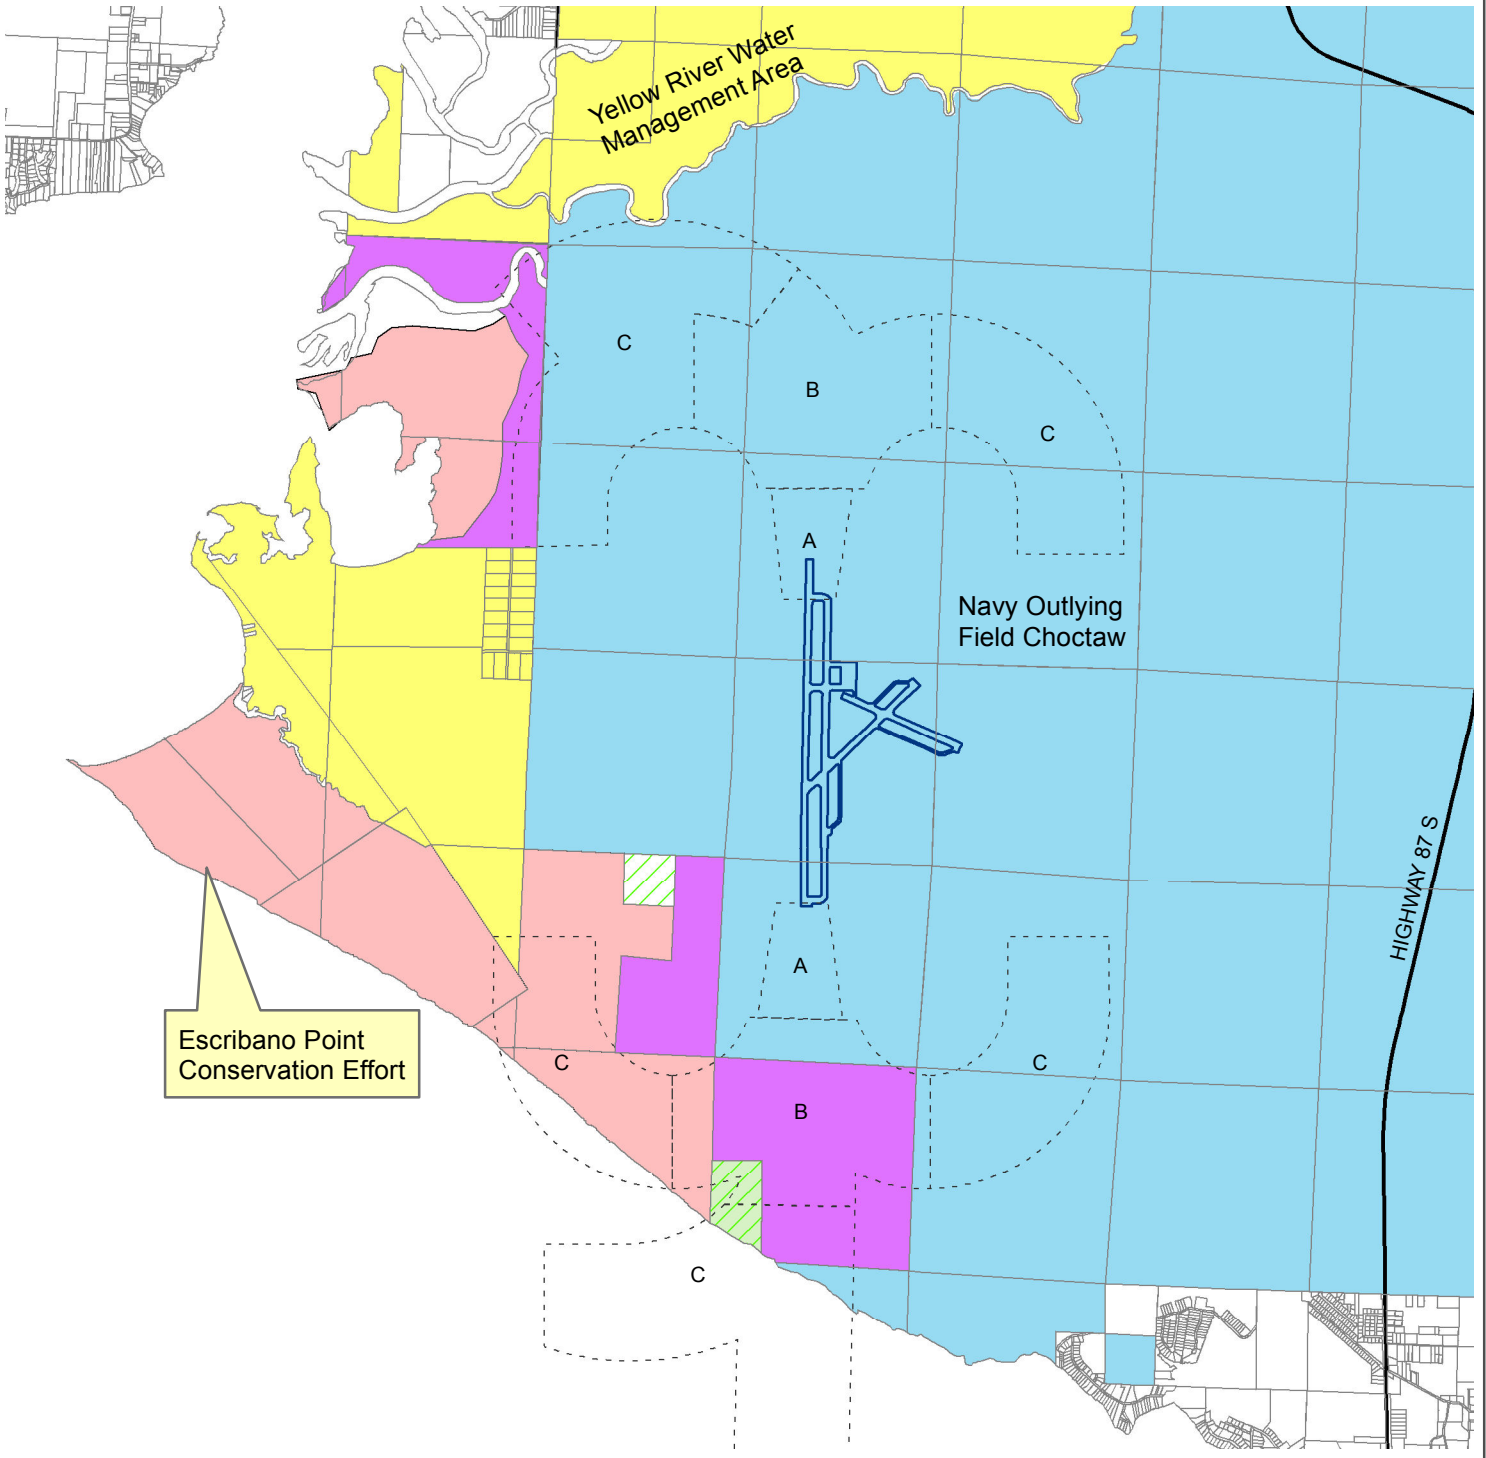

# Land Acquisition & Other Planning Efforts Around NOLF Choctaw

WORKING DOCUMENT AS OF December 12, 2012

## Legend

- |  |                               |  |                              |
|--|-------------------------------|--|------------------------------|
|  | Parcels                       |  | Florida Forever Projects     |
|  | APZ                           |  | Acquired - NWFLWMD           |
|  | Main Roads                    |  | Acquired - DEP               |
|  | Choctawatchee National Forest |  | Acquired - TIITF             |
|  | NOLF Choctaw/Eglin            |  | Potential Future Acquisition |
|  | Air Force Base Reservation    |  |                              |

1 in = 1 mile

Map Document: (C:\mav's-d-drive\mav\marty-projects\Grants for Land Acquisitions\Plans Around NOLF Choctaw Small Map Feb 2011.mxd)  
12/10/2012 -- 3:39:26 PM

Map Prepared by:  
Community Planning, Zoning  
and  
Development Division  
December 10, 2012